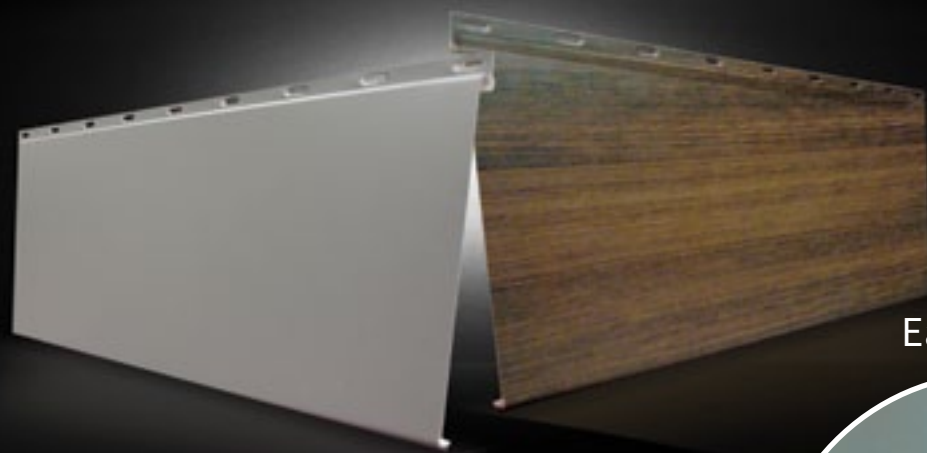

ALUMINUM
urbanix™
collection

Sleek Modern

Style

KAYCAN

Elevate the look of your home with our new Urbanix Collection.

The sleek look is perfectly suited for modern contemporary designs.

Urbanix' clean lines will push style to the edge.

Incorporate it with other materials and finishes to create contrast and add curb appeal.

Explore urbanix Features

Easy Install

Stunning colors, from solid low gloss bold colors to two tone authentic wood tones

Contemporary look is exhibited through the unique design

Premium 0.027" thickness

Manufactured with high tensile strength aluminum. Will not rust or rot

Depth & Design

Combining high strength durability with contemporary design, Urbanix will transform the exterior of your home.

Achieve a striking modern look by using it all over the exterior or incorporate it in specific areas to highlight your home's focal points.

Profiles

Our profile offerings give simplicity, subtle sophistication with clean lines perfectly suited for any design.